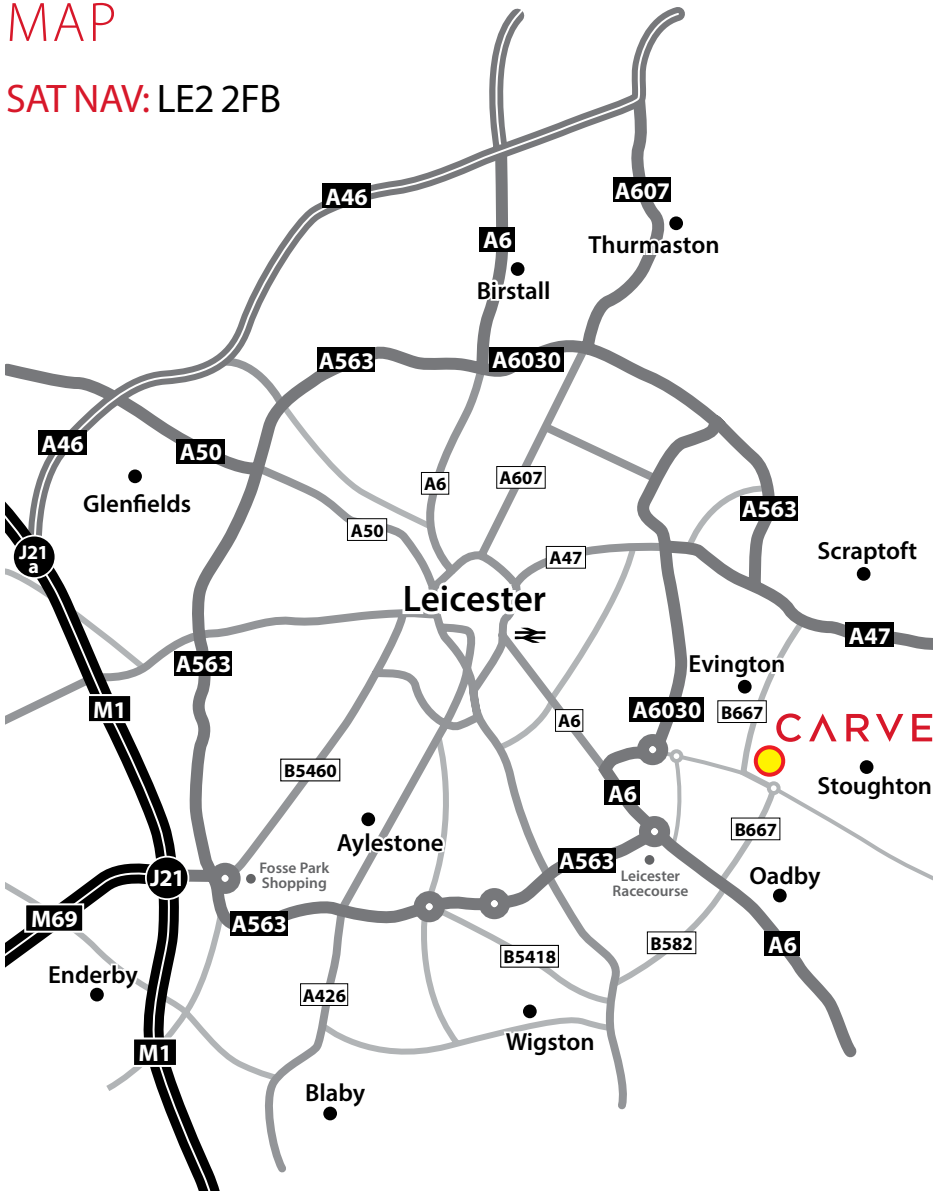

MAP

SAT NAV: LE2 2FB

LOCATION

Stoughton Grange, Gartree Road
Leicester LE2 2FB

DIRECTIONS

From M1 Junction 21

- Follow signs for the outer ring road south (A563) and Leicester racecourse
- When you reach the roundabout outside the racecourse, turn right onto the A6
- Continue for just under a mile on the A6, through the traffic lights outside ASDA
- After the BP garage turn left at the next set of traffic lights (New Street, B667) sign posted Leicester airport
- Continue straight across 3 roundabouts, past the University sports ground on your right and at the 4th roundabout, turn left
- Stoughton Grange Farm park will be immediately on your right

From Leicester City Centre

- Follow London Road (A6) out of Leicester, heading towards Market Harborough
- Turn left at the traffic lights immediately after the Regency Hotel sign posted General Hospital and Stoughton
- Follow the road to the roundabout, turn right
- Turn immediately left at the next roundabout
- Stoughton Grange Farm Park will be on your left after approximately 1 mile

DISTANCES/TIME

LEICESTER CITY CENTRE:

3.25 miles • 8 minutes

LEICESTER TRAIN STATION:

3 miles • 7 minutes

M1 JUNCTION 21:

13 miles • 25 minutes

CONTACT